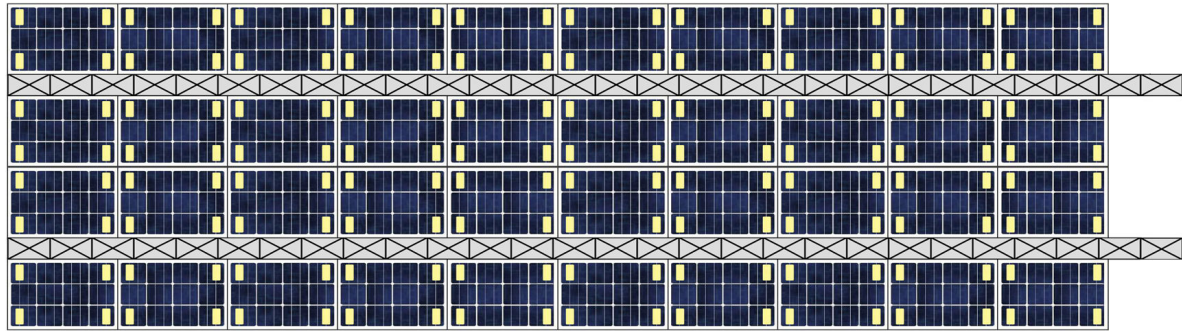

F

Manned Orbiting Facility  
concept 1981

Scale model 1:144  
Bartek Biedrzycki  
CC-BY-SA 2022

A

B

Manned Orbiting Facility  
concept 1981

Scale model 1:144  
Bartek Biedrzycki  
CC-BY-SA 2022

C