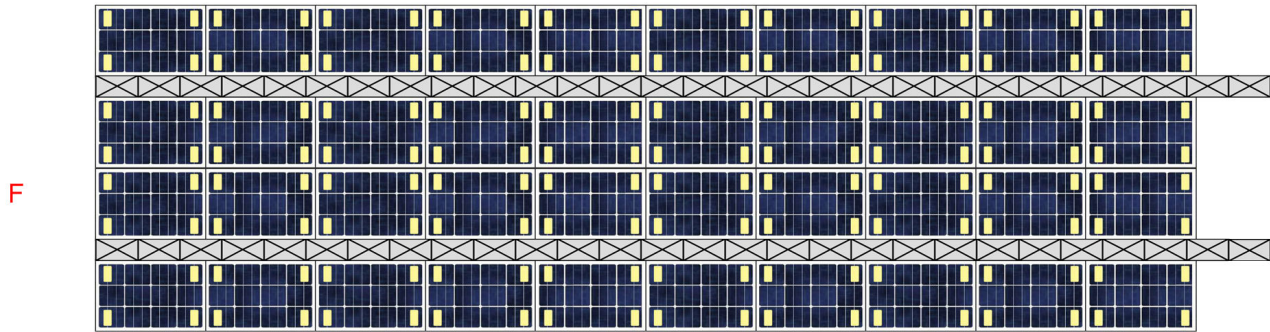

F

Manned Orbiting Facility  
concept 1981

Scale model 1:144  
Bartek Biedrzycki  
CC-BY-SA 2022

A

B

Manned Orbiting Facility  
concept 1981

Scale model 1:144  
Bartek Biedrzycki  
CC-BY-SA 2022

C